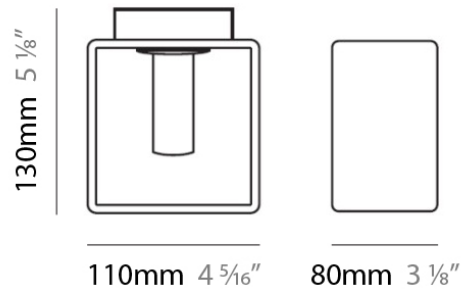

DOMINO SURFACE

D82033-WHI

PROJECT _____

TYPE _____

NOTES _____

QUANTITY _____

DATE _____

GENERAL

Series: Domino

Brand: Panzeri

Division: Design

Mounting Type: Surface

Mounting Location: Ceiling

Subcategory: Ambient

PHYSICAL

Shape: Rectangle

Length (mm): 110

Length (in): 4 ⁵/₁₆"

Width (mm): 80

Width (in): 3 ¹/₈"

Height (mm): 130

Height (in): 5 ¹/₈"

Extension (in): 5 ¹/₈"

Light Distribution: Direct / Indirect

Weight (kg): 1.23

Weight (lbs): 2.71

Diffuser: Matte White Blown Glass

Fixture Material: Glass / Aluminum

ELECTRICAL

Number of Lamps: 1

Lamp Type: LED Retrofit / Halogen

Lamp Shape: T4

Bulb Included: Bulb Not Included

Total Output Wattage (W): 13 / 60

Max. Wattage Per Lamp (W): 13 / 60

Lamp Base: G9

Input Voltage (V): 120

LED

OPTICAL

RATINGS AND CERTIFICATIONS

Certified By: CSA Certified to UL and CSA Standards

IP rating: IP20