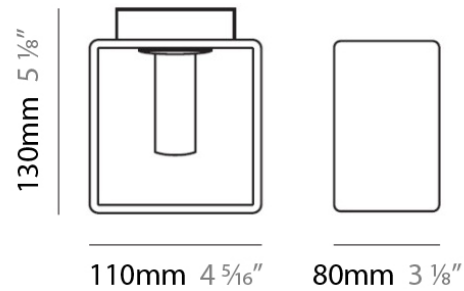

DOMINO SURFACE

D82033-BLK

GENERAL

Series: Domino
Brand: Panzeri
Division: Design
Mounting Type: Surface
Mounting Location: Ceiling
Subcategory: Ambient

PHYSICAL

Shape: Rectangle
Length (mm): 110
Length (in): 4 ⁵/₁₆"
Width (mm): 80
Width (in): 3 ¹/₈"
Height (mm): 130
Height (in): 5 ¹/₈"
Extension (in): 5 ¹/₈"
Weight (kg): 1.23
Weight (lbs): 2.7
Diffuser: Black Blown Glass
Fixture Material: Glass / Aluminum

ELECTRICAL

Number of Lamps: 1
Lamp Type: LED Retrofit / Halogen
Bulb Included: Bulb Not Included
Total Output Wattage (W): 3 / 35
Max. Wattage Per Lamp (W): 3 / 35
Lamp Base: G9
Input Voltage (V): 120

LED

OPTICAL

RATINGS AND CERTIFICATIONS

Certified By: CSA Certified to UL and CSA Standards
IP rating: IP40